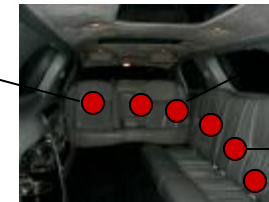

It's Prom Time!

There's so much to plan!
Dress? Check! Shoes? Check! Tux? Check!
Prom Bid? Check! Limo? Limo? Ohhhhh!
Let Fellowship Fleet help you check transportation off
the list and let the fun begin!

Who We Are

Emerged and professionally established, **Fellowship Fleet**, Inc. provides reliable, elegant, and punctual transportation at comfortably affordable rates. We have the experience and resources to guarantee an enjoyable ride to and from your prom making it a night you won't forget!

Our office hours extend daily from 9-5, at which time reservations may be made; customers may reserve one of our luxury vehicles for whatever time or day they choose.

We are sincerely dedicated to ensuring that every customer is conveniently served and completely satisfied.

Our Distinguishing Edge

Expert Management

Our drivers have more than ten years experience.

Practiced Drivers

Our chauffeurs undergo scrupulous training and are obliged to acquire the "Chauffeur Code of Conduct", a policy strictly upheld by Fellowship Fleet. The Company also conducts extensive background checks on all new employees.

Customized Pricing

Our pricing is not standard, but relative. What customers pay is dependent on factors such as the evening of travel, time of evening, type of vehicle, the number of people being transported, and the time length for which the vehicle is needed.

What We Offer

Fellowship Fleet boasts a variety of luxury vehicles designed to meet any transportation need. Depending on your preference, you may select from the following:

- Stretch Limousines (6 passengers)
- Super Stretch Limousines (10 passengers)
- Sport Utility Vehicles (SUVs)
- Executive Sedans